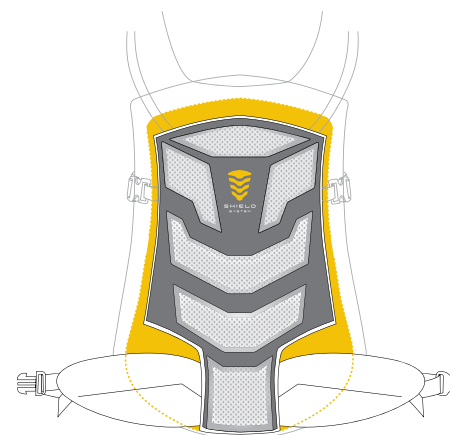

NEW Removable SHIELD Back System

- The main purpose of our Shield System is to minimize, or even, to a large extent, prevent, injury occurring during risk sports.
- The sophisticated Multi-Layer Construction delivers excellent shock absorption and provides the basis for the protective function.