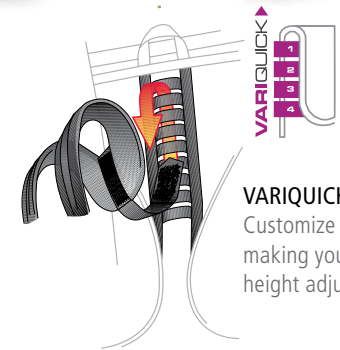

Detachable, Ventilated Daypack for Side Trips

Removable Carry Strap

Expandable main compartment

Adjustable Shoulder Harness and hip belt.

Concealable VARIQUICK

VARIQUICK
 Customize your fit by making your individual height adjustment