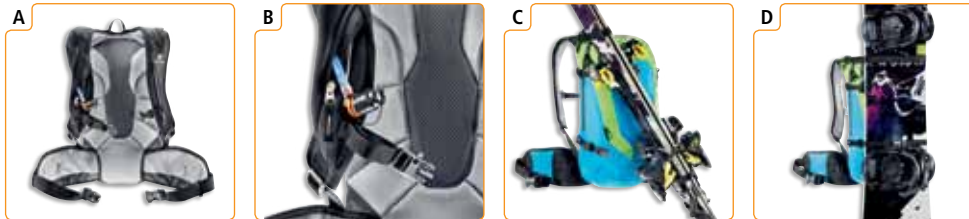

Provoke 14 SL & 16

The low-profile Provoke packs are perfect for sidecountry ski and snowboard use. These packs provide easy access to internal shovel and probe sleeves, fleece lined goggle pocket and are capable of diagonal ski carry and vertical snowboard carry. They feature a hydration tube Insulating neoprene shoulder strap and a low profile hip belt.

Features >

A Padded Back System » **B** Hydration Tube Insulating Neoprene shoulder strap » **C** Diagonal & A-Frame ski carry » **D** Vertical Snowboard Carry » Large Main Compartment w/ Shovel/Probe/Handle Sleeve Organization » Large Fleece Lined Goggle Pocket » Hydration Compatible » SL™ Women's Specific Fit on Provoke 14 SL only

Provoke 14 SL **NEW**

Colors / SKU > White/Black 33163 17000
Volume > 854 in³ / 14 L
Weight > 2 lbs 3 oz. / 1 kg
Dimensions > 20 x 9 x 5.5" / 50 x 23 x 14 cm
(H x W x D)
Materials > PolyTex / Ripstop
MSRP > $99.00