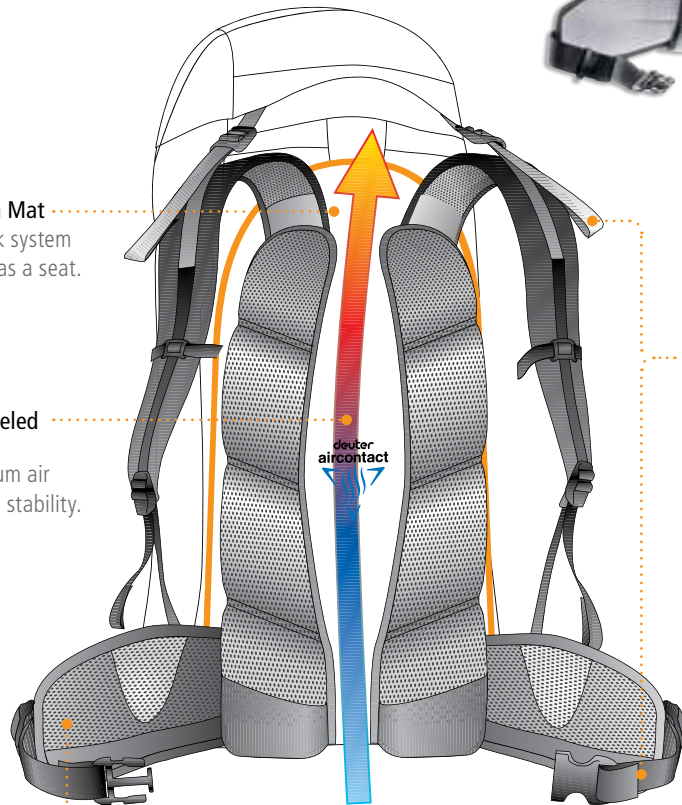

Features ›

- A** Alpine Back System with Delrin Frame with Removable Sitting Mat »
- B** Reinforced Ski Straps at the Side » **C** Compact Hip Belt » Lid Pocket with Central Zip, Valuables Pocket and SOS Label » Anatomically Shaped Shoulder Straps with Load Adjuster Straps » Compression Straps » Ice Axe Loops » Height Adjustable Lid » Carabiner Loops at the Front » Lashing Loops on the Top Wide Ski Slot (130 mm)

Removable Foam Mat
 supports the back system
 and can be used as a seat.

**Two Air-channeled
 Foam Stripes**
 ensure maximum air
 circulation and stability.

Anatomically Cut Hip Belt
 with bilaminate foam provides great load.